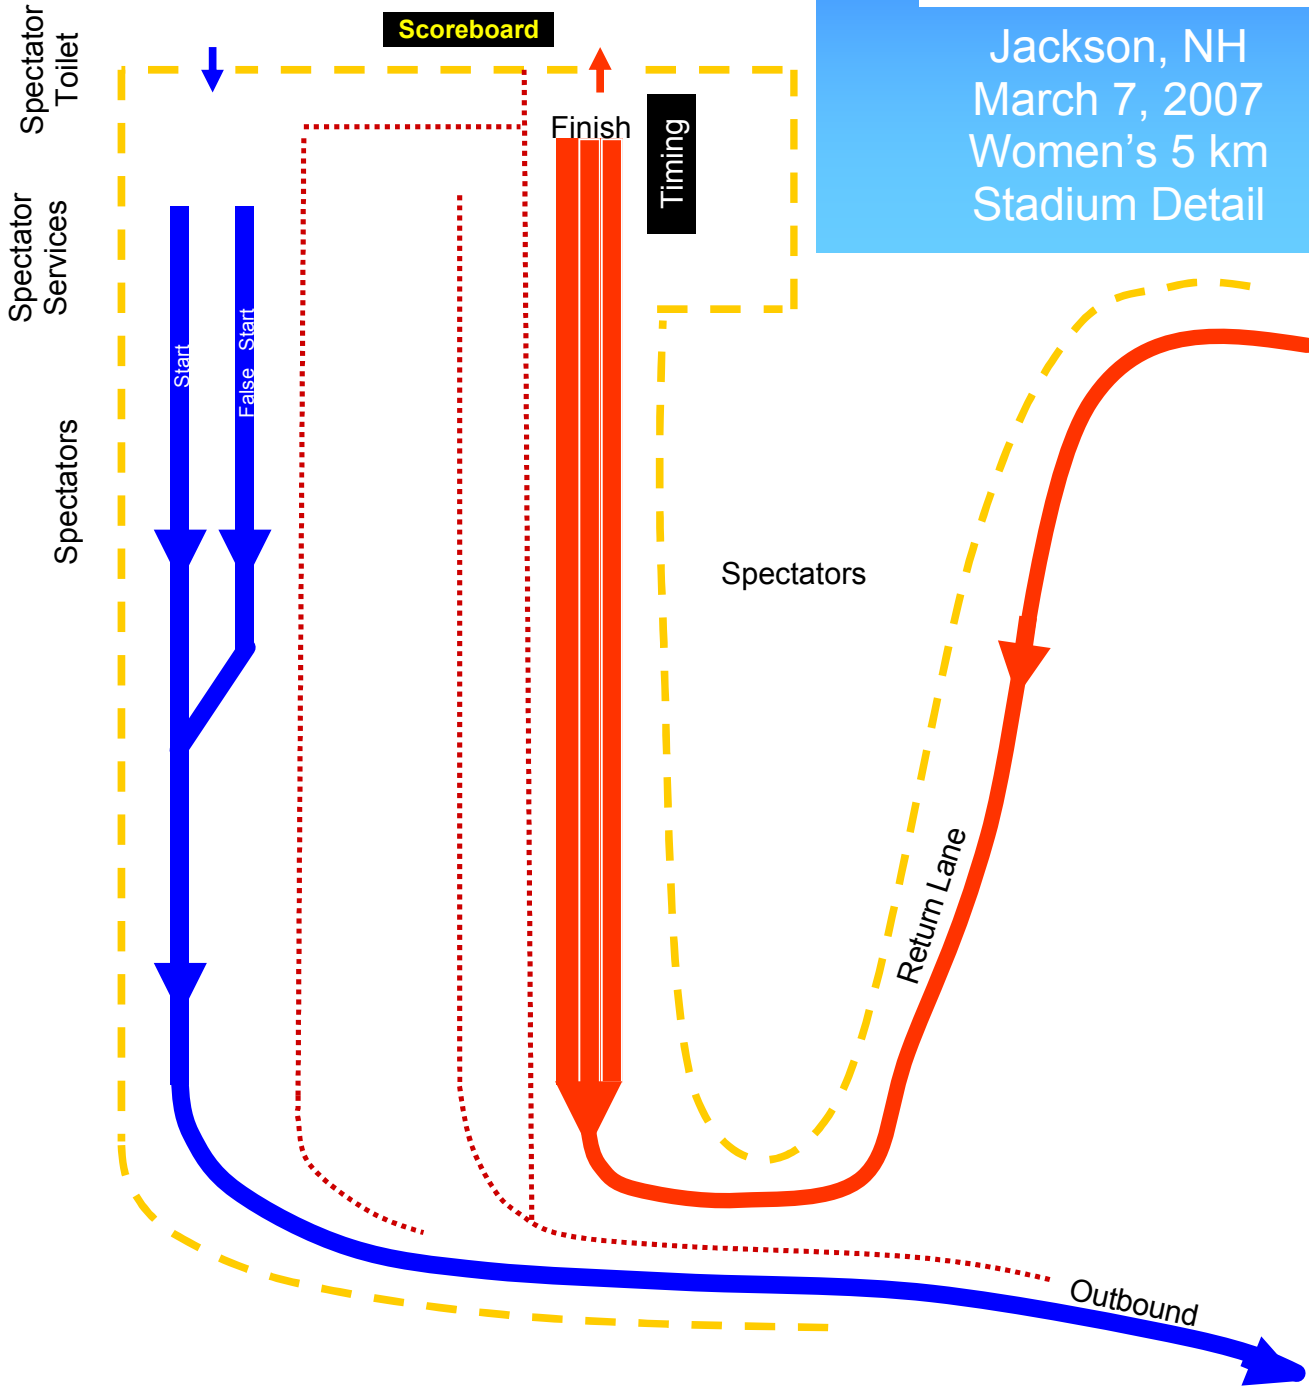

Stadium Entrance/Exit

Waxing  
Toilets  
Warm up Tracks

Jackson, NH  
March 7, 2007  
Women's 5 km  
Stadium Detail

- Net Fencing
- ... Wooden Fencing/ V-Board
- Course Start/Outbound
- Course Finish/Inbound